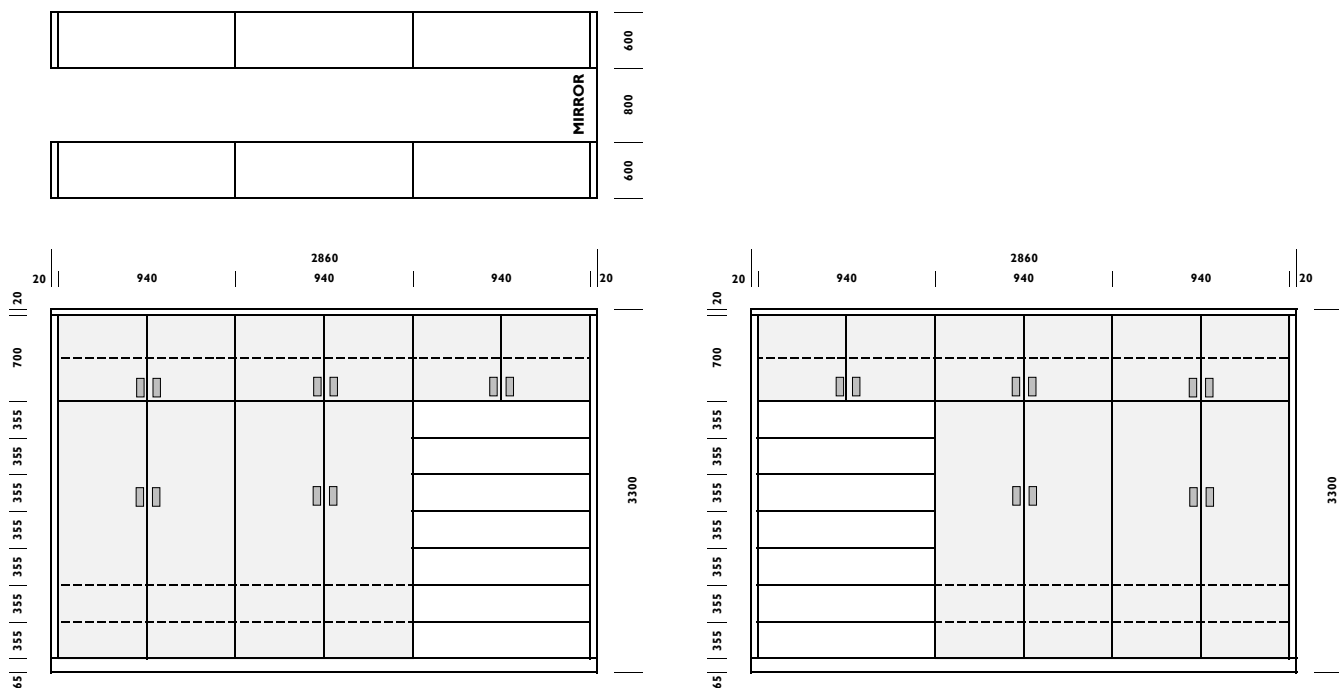

ELECTROLUX: SUŠILICA
MODEL: TWGL5E500

GORNJI SPRAT

WALK-IN GARDEROBER

TOP FLOOR

A WALK-IN GARDEROBER

TOP FLOOR

A WALK-IN GARDEROBER

MDF PLOČA EGGER U727
MDF 15MM - BACK